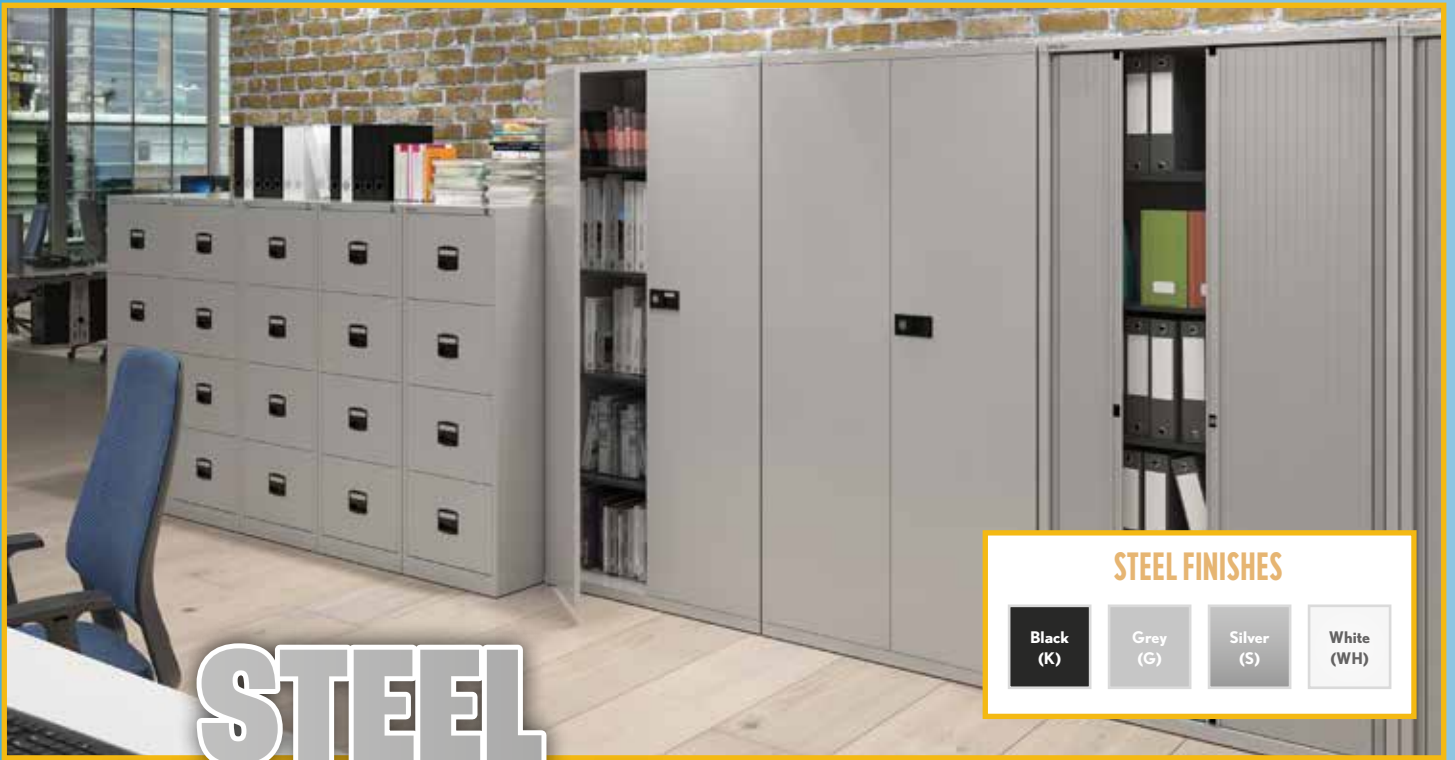

BOOKCASES

FROM
£112.00

CODE	HEIGHT	SHELVES	PRICE
SO-R740	740mm	1	£112.00
SO-R1090	1090mm	2	£134.00
SO-R1440	1440mm	3	£150.00
SO-R1790	1790mm	4	£189.00
SO-R2140	2140mm	5	£235.00

W:800mm x D:470mm with shelves

CUPBOARDS

FROM
£145.00

CODE	HEIGHT	SHELVES	PRICE
SO-R740D	740mm	1	£145.00
SO-R1090D	1090mm	2	£177.00
SO-R1440D	1440mm	3	£192.00
SO-R1790D	1790mm	4	£232.00
SO-R2140D	2140mm	5	£272.00

W:800mm x D:470mm with shelves